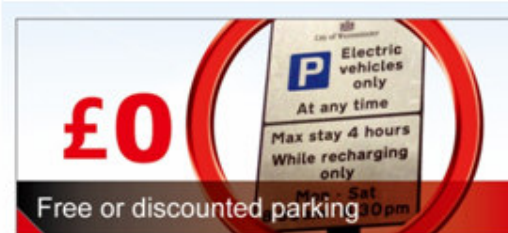

Government support in UK