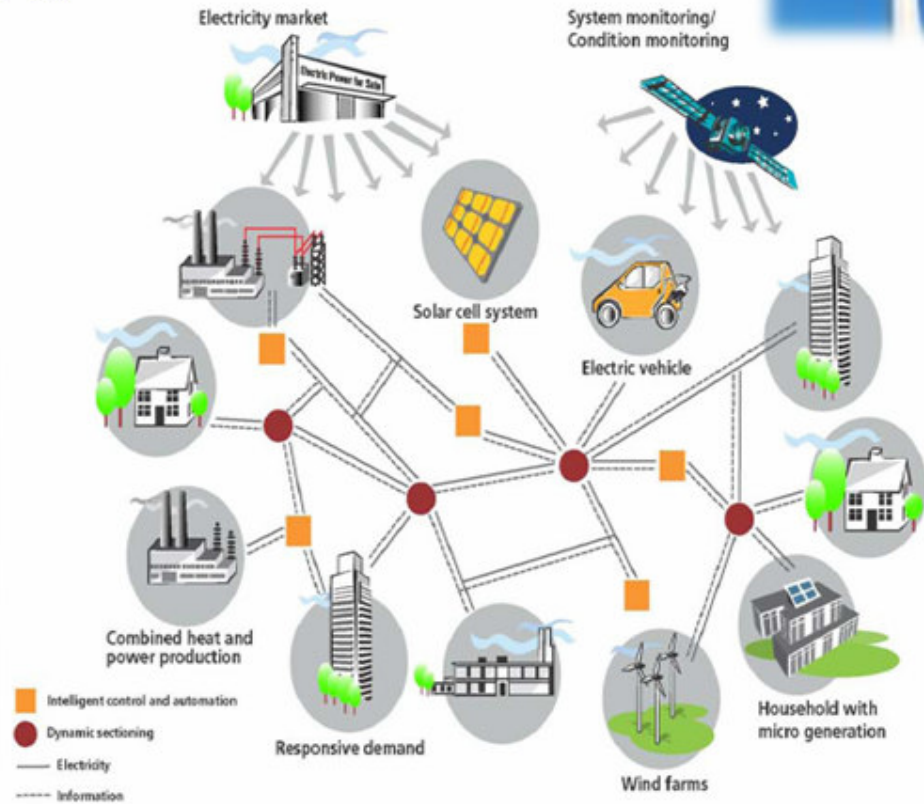

Government support in Denmark

Government support:
Up to **180%** registration taxes on conventional cars and **ZERO** registration taxes on EV's

Tomorrow's infrastructure

Distributed production with intelligent control